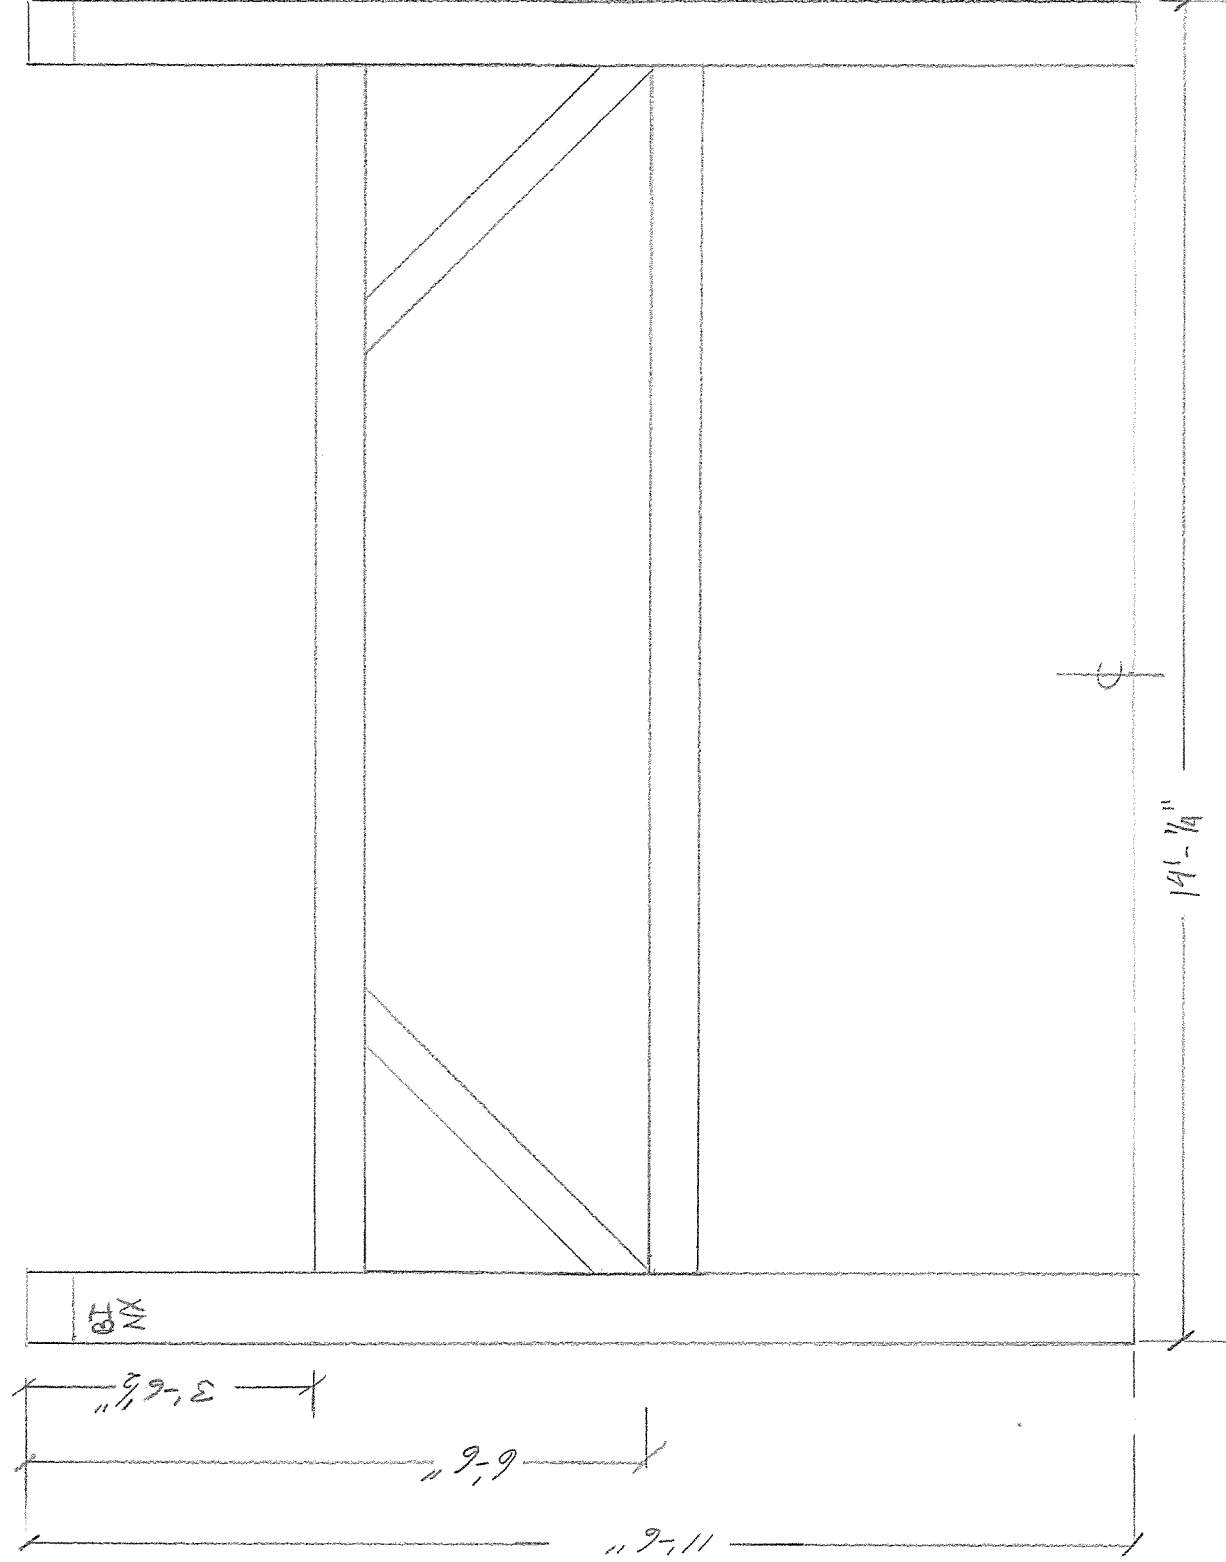

Bent III exterior view (Sable)

Scale 1/2" = 1 foot
March 27 2014
mjs

"Troopers Cabin" circa 1850 Hartford N.Y.

"Trapper Cabin" Circa 1850 Hartford N.Y.

Scale 1/2" = 1 foot
 March 29 2019
 Drawn by MGP

Bent II (mid)

Bent I (middle) exterior view

"Troppero Cabin" circa 1850 scale 1/2" = 1 foot

(4)

Shupper Cabin " circa 1850 Hartford N.Y.

Scale 1/2" = 1'-0"
March 29 2019 map

Plate Wall (save) NX