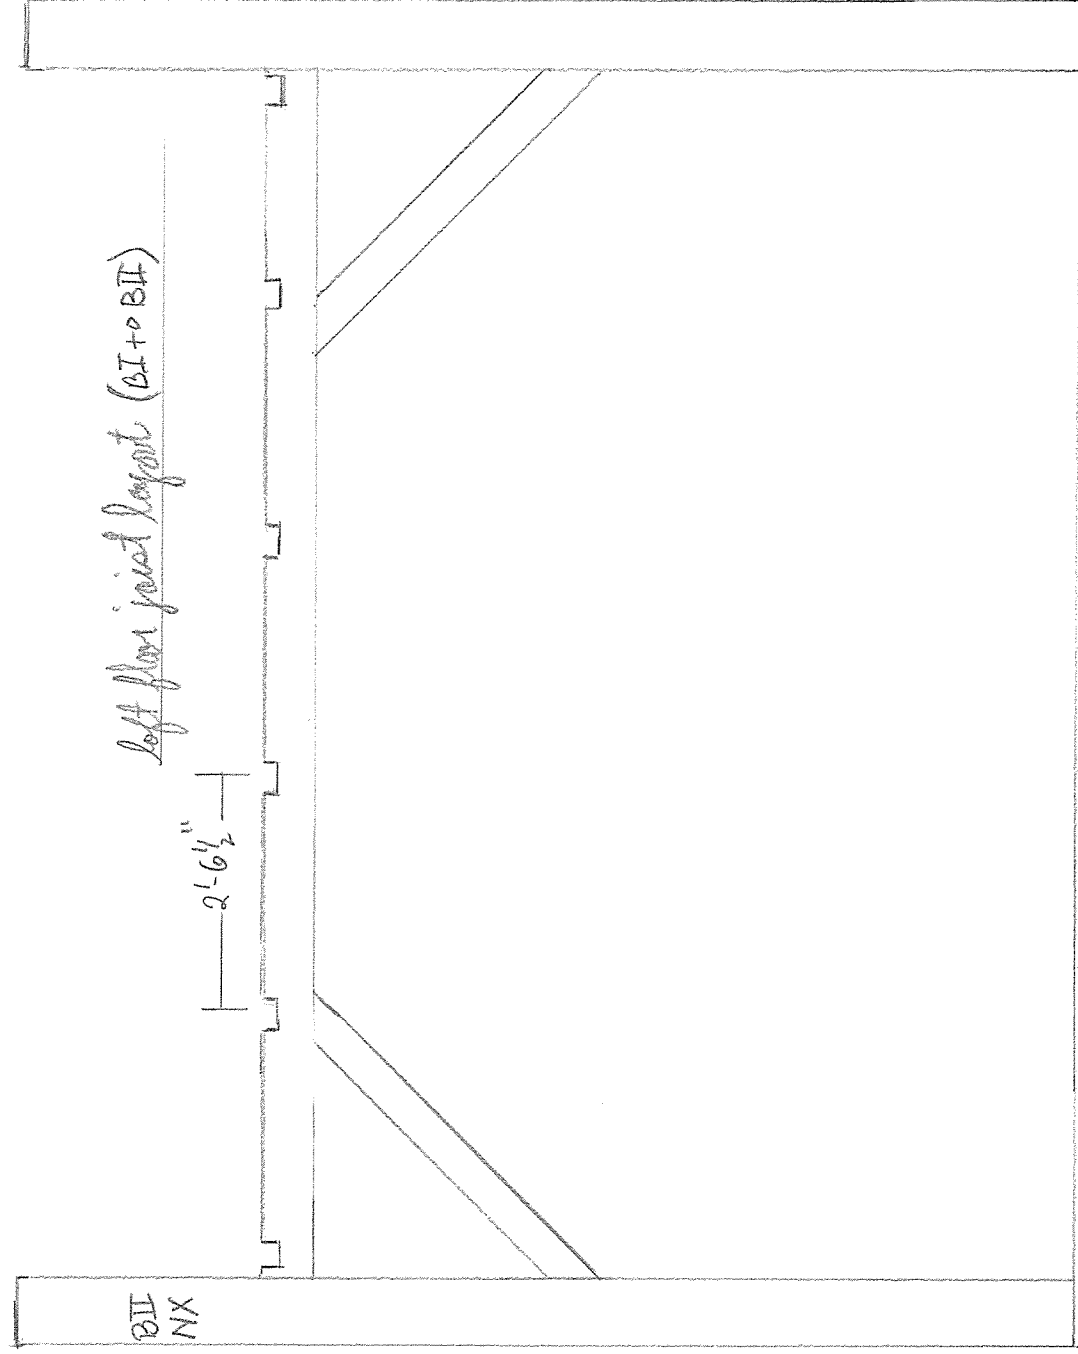

Bent III exterior view (Sable)

Scale 1/2" = 1 foot
March 27 2014
mjs

"Troopers Cabin" circa 1850 Hartford N.Y.

"Trapper Cabin" Circa 1850 Hartford N.Y.

Scale 1/2" = 1 foot
 March 29 2019
 Drawn by MGP

Bent II (mid)

Bent I (middle) exterior view

"Troppero Cabin" circa 1850 scale 1/2" = 1 foot

(4)

Shupper Cabin " circa 1850 Hartford N.Y.

Scale 1/2" = 1'-0"
March 29 2019 map

Plate Wall (save) NX