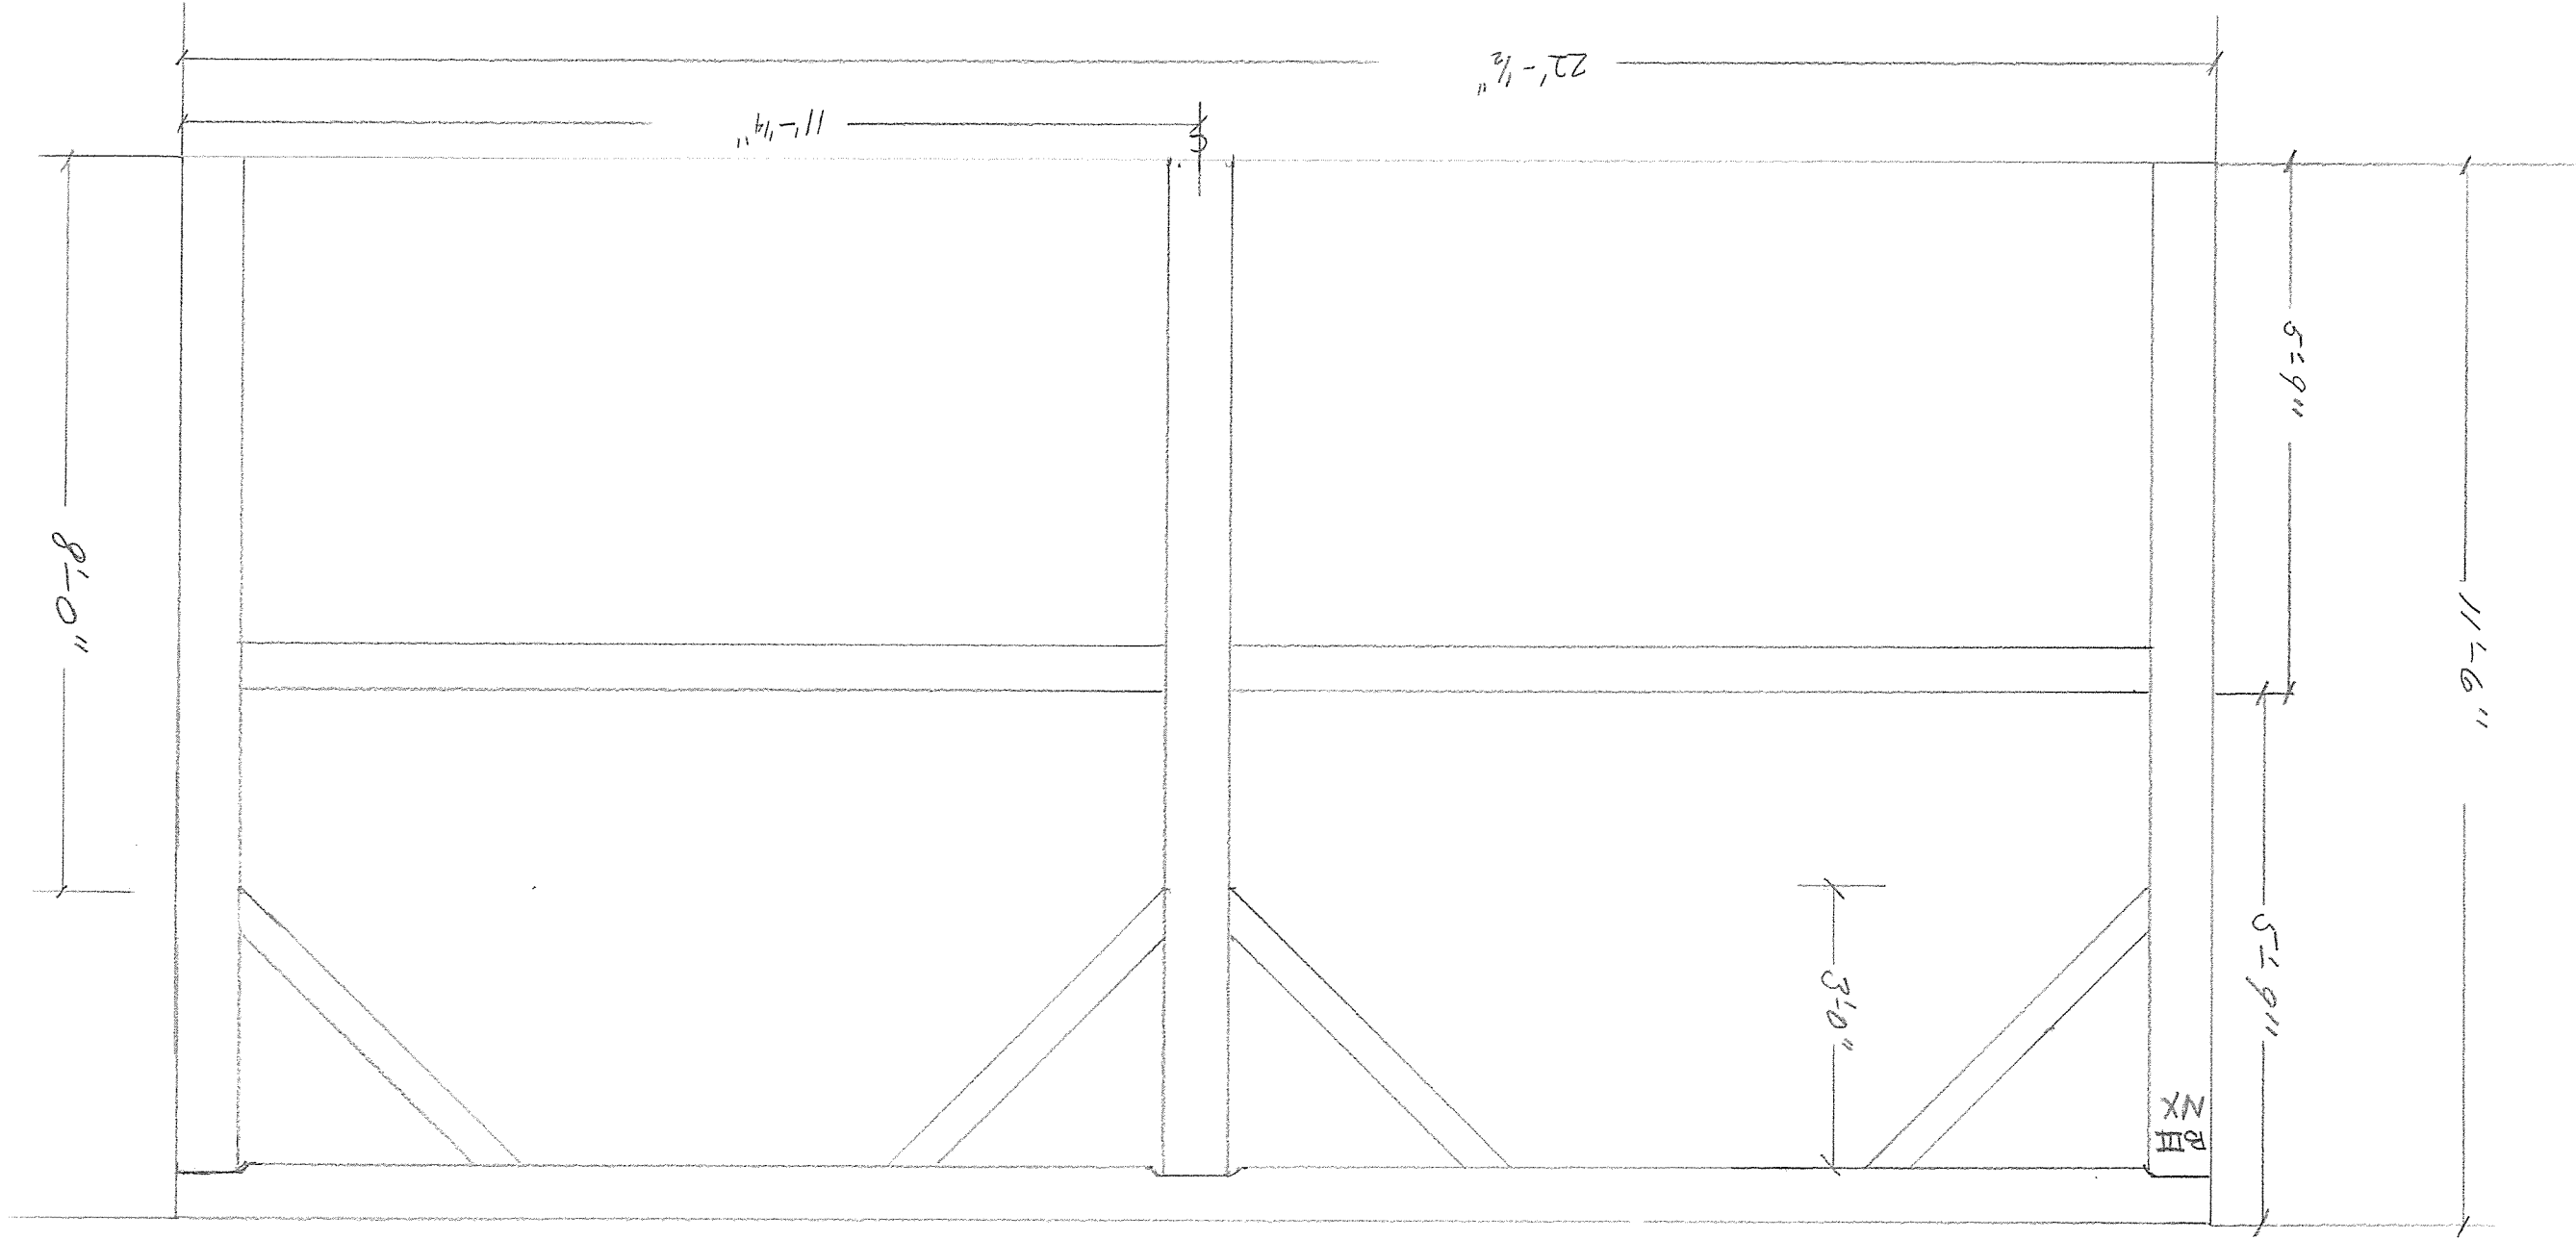

Bent III exterior view (Sable)

Scale 1/2" = 1 foot
March 27 2014
mjs

"Troopers Cabin" circa 1850 Hartford N.Y.

"Trapper Cabin" Circa 1850 Hartford N.Y.

Scale 1/2" = 1 foot
 March 29 2019
 Drawn by MGP

Bent II (mid)

Bent I (middle) exterior view

"Troppero Cabin" circa 1850 scale 1/2" = 1 foot

(4)

Shupper Cabin " circa 1850 Hartford N.Y.

Scale 1/2" = 1'-0"
March 29 2019 map

Plate Wall (save) NX