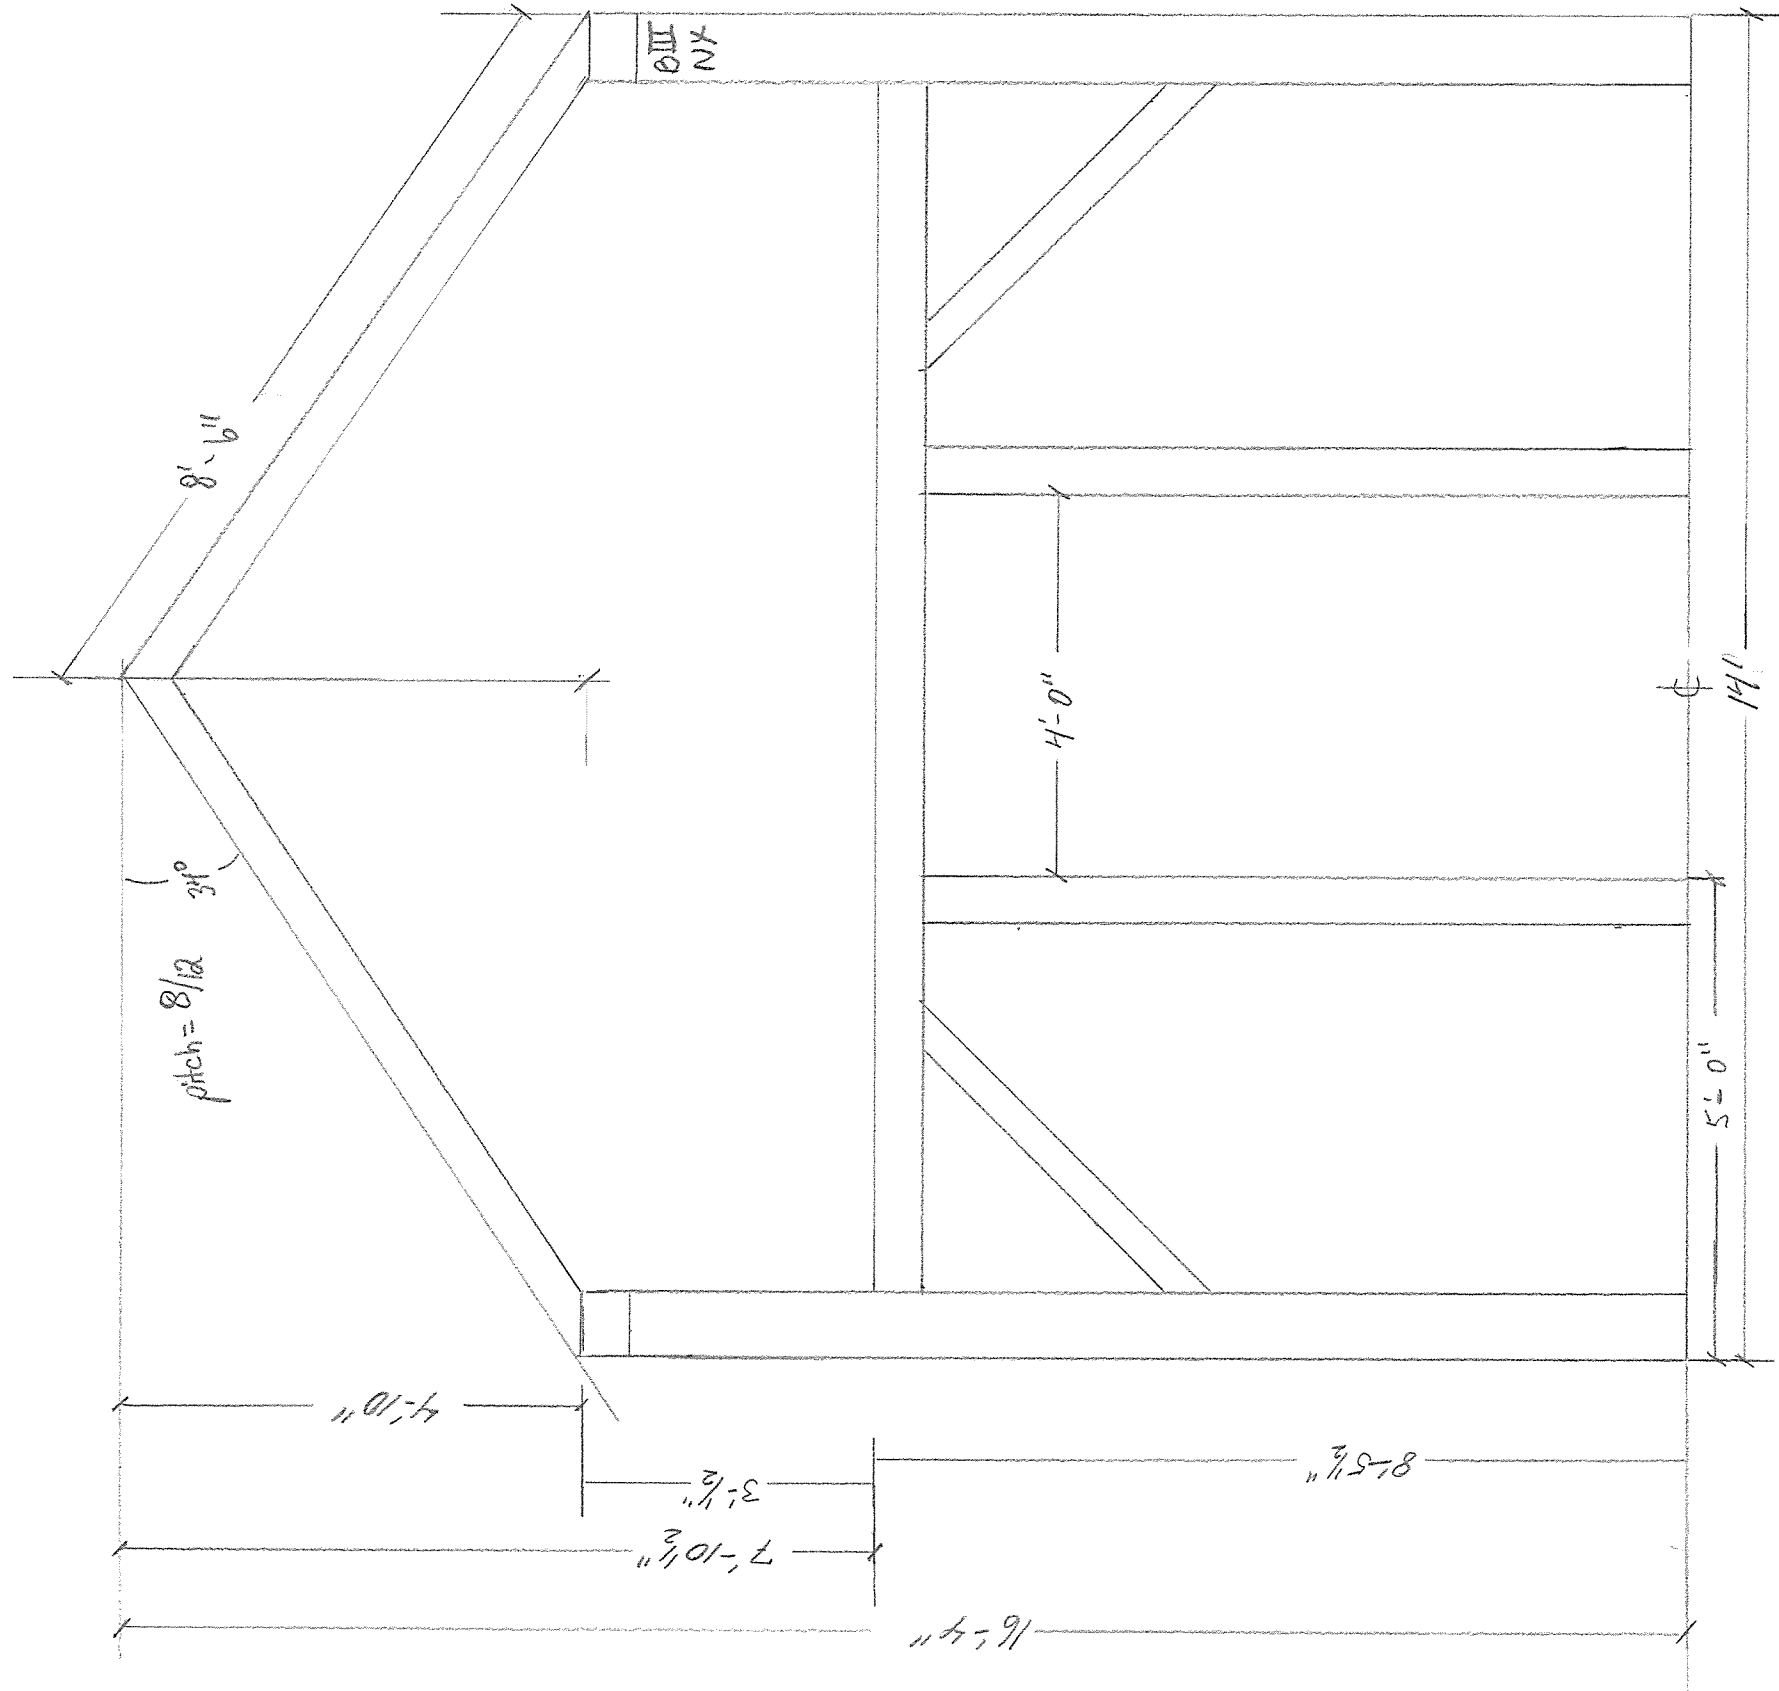

Bent III exterior view (Sable)

Scale 1/2" = 1 foot
March 27 2014
mjs

"Troopers Cabin" circa 1850 Hartford N.Y.

"Trapper Cabin" Circa 1850 Hartford N.Y.

Scale 1/2" = 1 foot
 March 29 2019
 Drawn by MGP

Bent II (mid)

Bent I (middle) exterior view

"Troppero Cabin" circa 1850 scale 1/2" = 1 foot

(4)

Shupper Cabin " circa 1850 Hartford N.Y.

Scale 1/2" = 1'-0"
March 29 2019 map

Plate Wall (save) NX