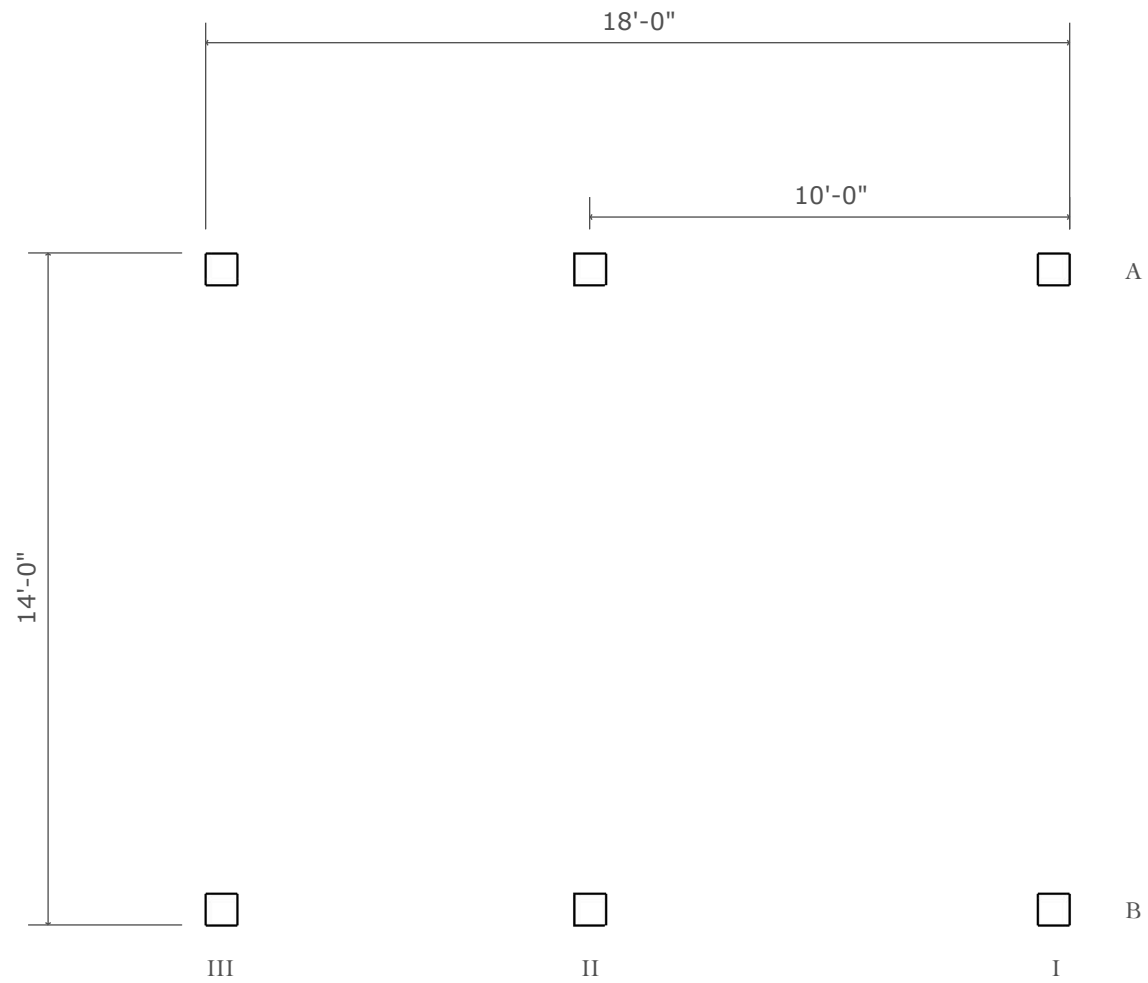

 Green Mountain Timber Frames
19 North Street
Middletown Springs, VT 05757
802 774 8972
luke@greenmountaintimberframes.com

Pawlet Corn Crib Circa 1790
Pawlet, VT

Post Plan
1/4" = 1'

GMTF

Plate Wall A
1/4" = 1'

GMTF

Plate Wall B
1/4" = 1'

GMTF

Bent I
1/4" = 1'

GMTF

Bent II
1/4" = 1'

GMTF

Bent III
1/4" = 1'