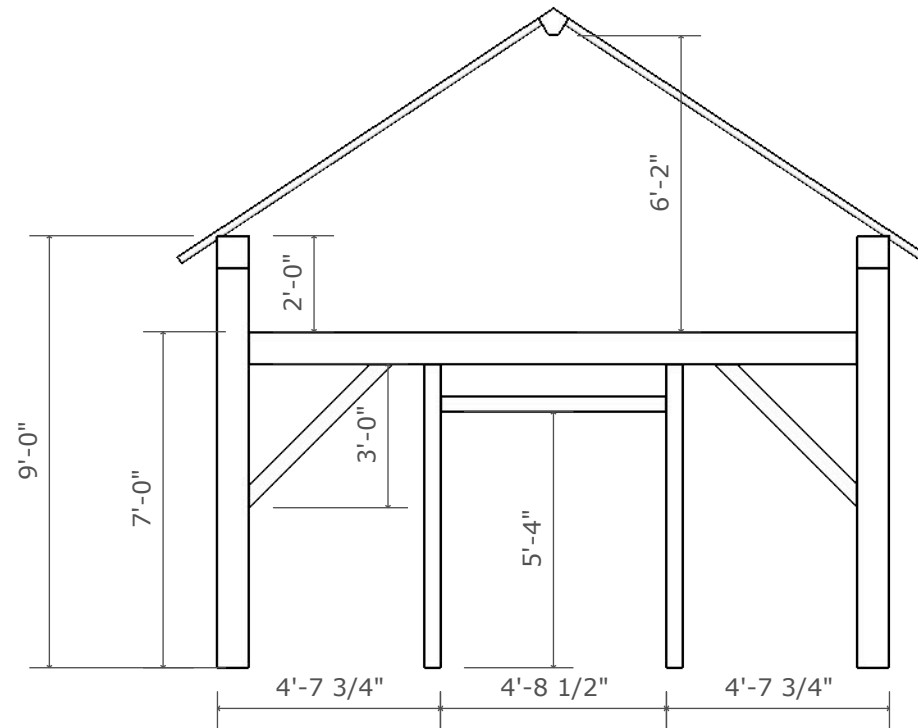

 Green Mountain Timber Frames
19 North Street
Middletown Springs, VT 05757
802 774 8972
luke@greenmountaintimberframes.com

Pawlet Corn Crib Circa 1790
Pawlet, VT

Post Plan
1/4" = 1'

GMTF

Plate Wall A
1/4" = 1'

GMTF

Plate Wall B
1/4" = 1'

GMTF

Bent I
1/4" = 1'

GMTF

Bent II
1/4" = 1'

GMTF

Bent III
1/4" = 1'