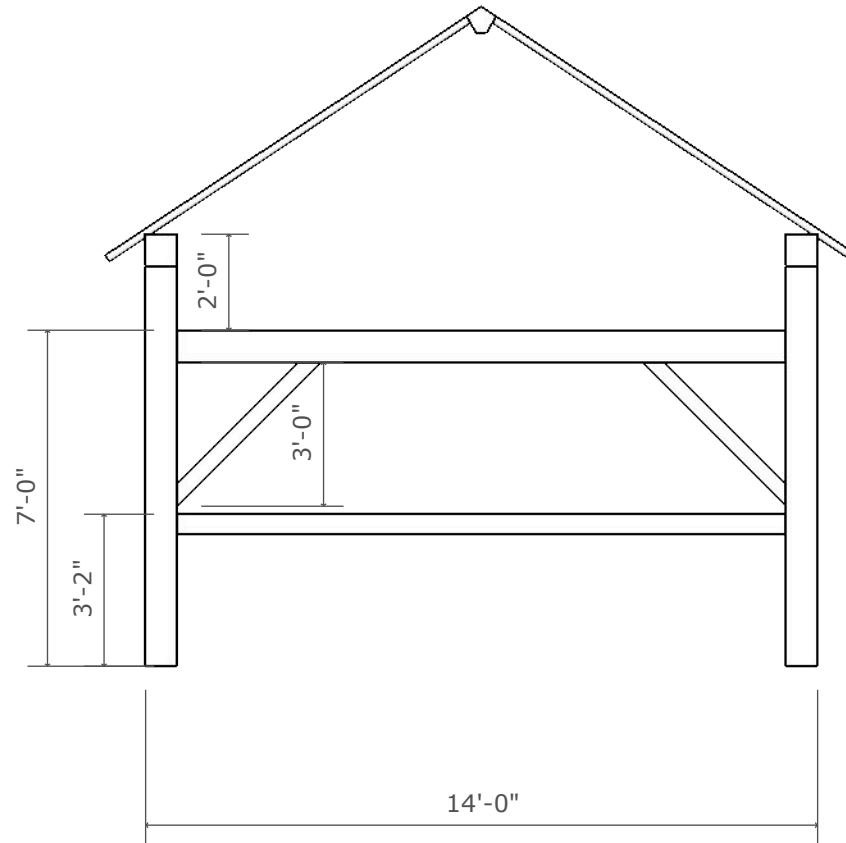

 Green Mountain Timber Frames
19 North Street
Middletown Springs, VT 05757
802 774 8972
luke@greenmountaintimberframes.com

Pawlet Corn Crib Circa 1790
Pawlet, VT

Post Plan
1/4" = 1'

GMTF

Plate Wall A
1/4" = 1'

GMTF

Plate Wall B
1/4" = 1'

GMTF

Bent I
1/4" = 1'

GMTF

Bent II
1/4" = 1'

GMTF

Bent III
1/4" = 1'