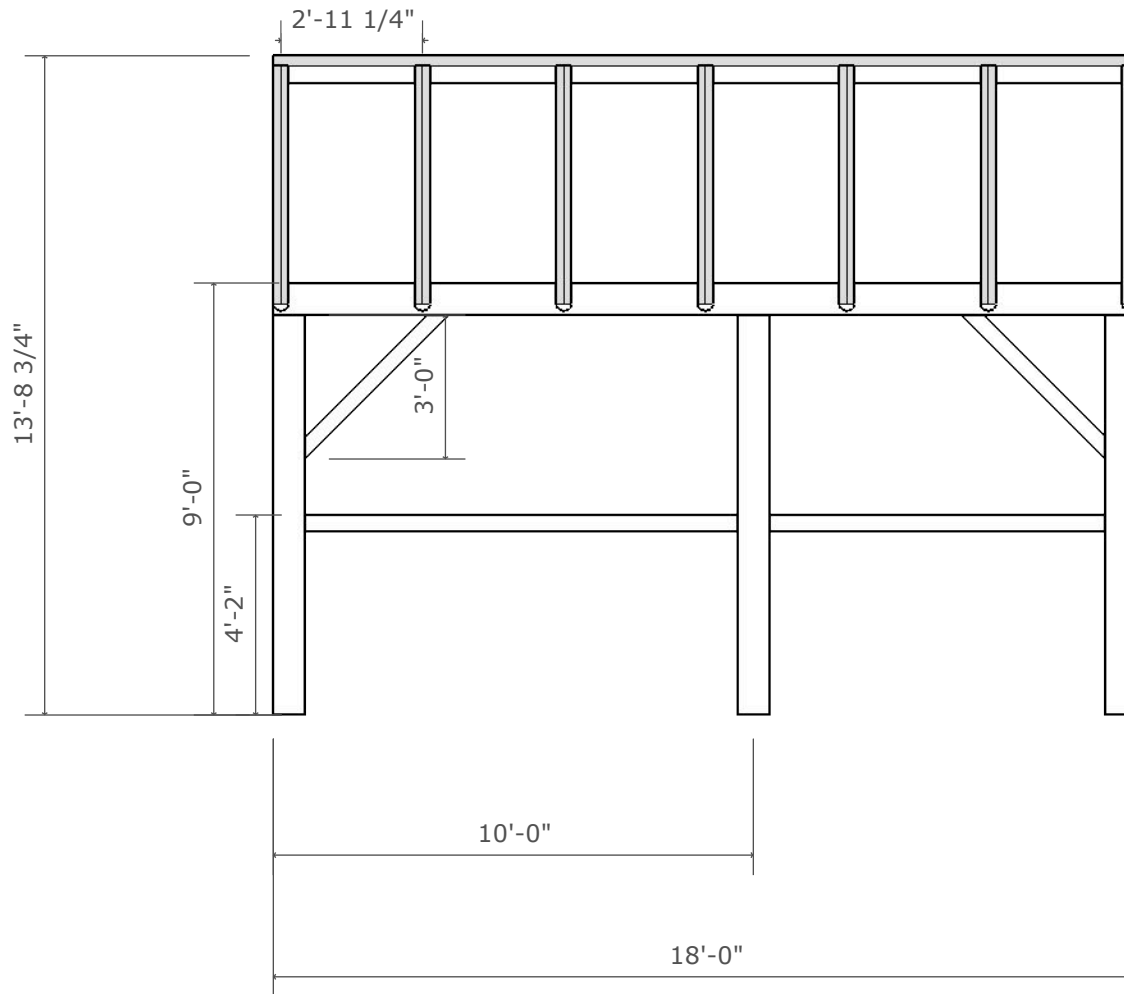

 Green Mountain Timber Frames
19 North Street
Middletown Springs, VT 05757
802 774 8972
luke@greenmountaintimberframes.com

Pawlet Corn Crib Circa 1790
Pawlet, VT

Post Plan
1/4" = 1'

GMTF

Plate Wall A
1/4" = 1'

GMTF

Plate Wall B
1/4" = 1'

GMTF

Bent I
1/4" = 1'

GMTF

Bent II
1/4" = 1'

GMTF

Bent III
1/4" = 1'