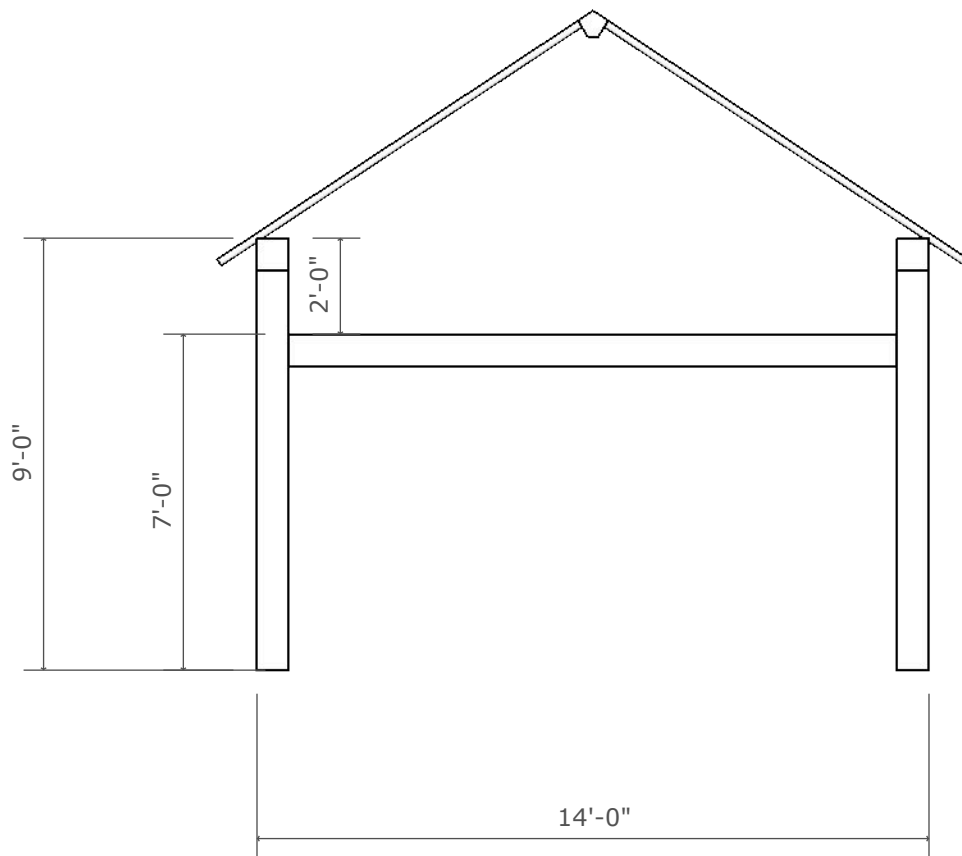

 Green Mountain Timber Frames
19 North Street
Middletown Springs, VT 05757
802 774 8972
luke@greenmountaintimberframes.com

Pawlet Corn Crib Circa 1790
Pawlet, VT

Post Plan
1/4" = 1'

GMTF

Plate Wall A
1/4" = 1'

GMTF

Plate Wall B
1/4" = 1'

GMTF

Bent I
1/4" = 1'

GMTF

Bent II
1/4" = 1'

GMTF

Bent III
1/4" = 1'