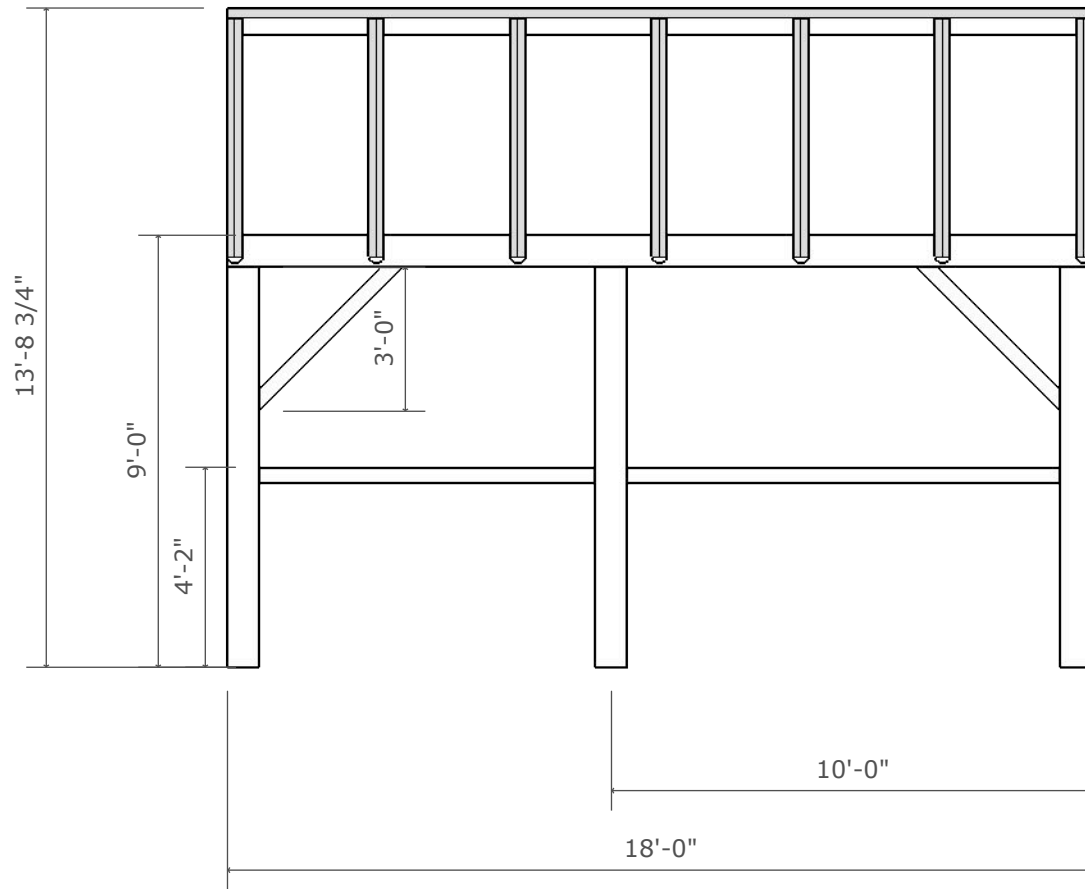

 Green Mountain Timber Frames
19 North Street
Middletown Springs, VT 05757
802 774 8972
luke@greenmountaintimberframes.com

Pawlet Corn Crib Circa 1790
Pawlet, VT

Post Plan
1/4" = 1'

GMTF

Plate Wall A
1/4" = 1'

GMTF

Plate Wall B
1/4" = 1'

GMTF

Bent I
1/4" = 1'

GMTF

Bent II
1/4" = 1'

GMTF

Bent III
1/4" = 1'