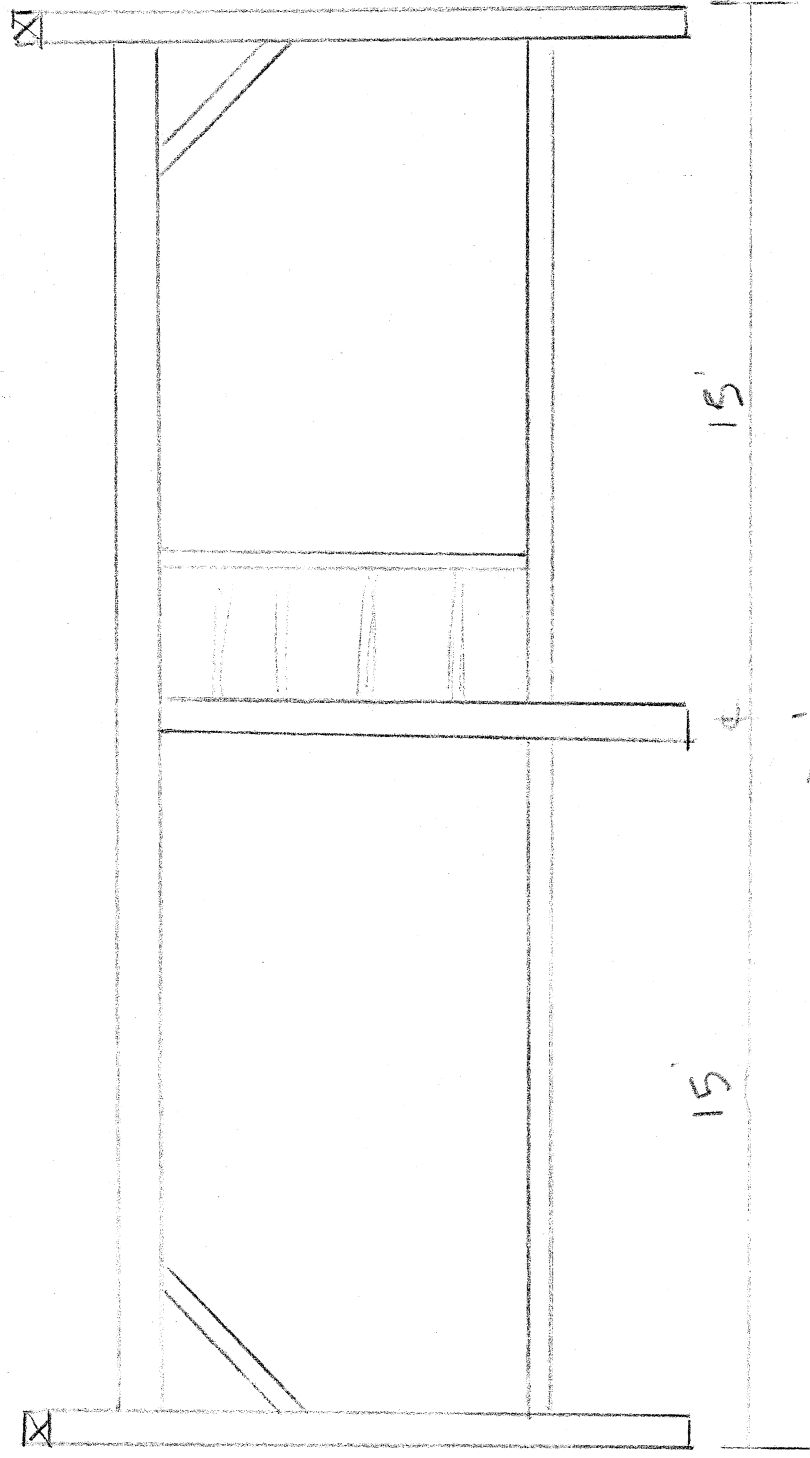

Chester town, NY
30x40
1/4" scale
Bent I
Preliminary Drawing
Ext. View

Chester town NY
30x40 frame
Bert II
Preliminary Drawing

B II

X B II

15'

15'

30'

Chester town, NY
30 X 40
Beet III
Preliminary Drawings

B III

X B III

30'

Chesterlain, NY
30 X 40 Frame
BENT IV
Preliminary Drawing

BIV X

BIV

Chesterborn NY 30X40
3/16" scale
End Walls
Preliminary Drawings