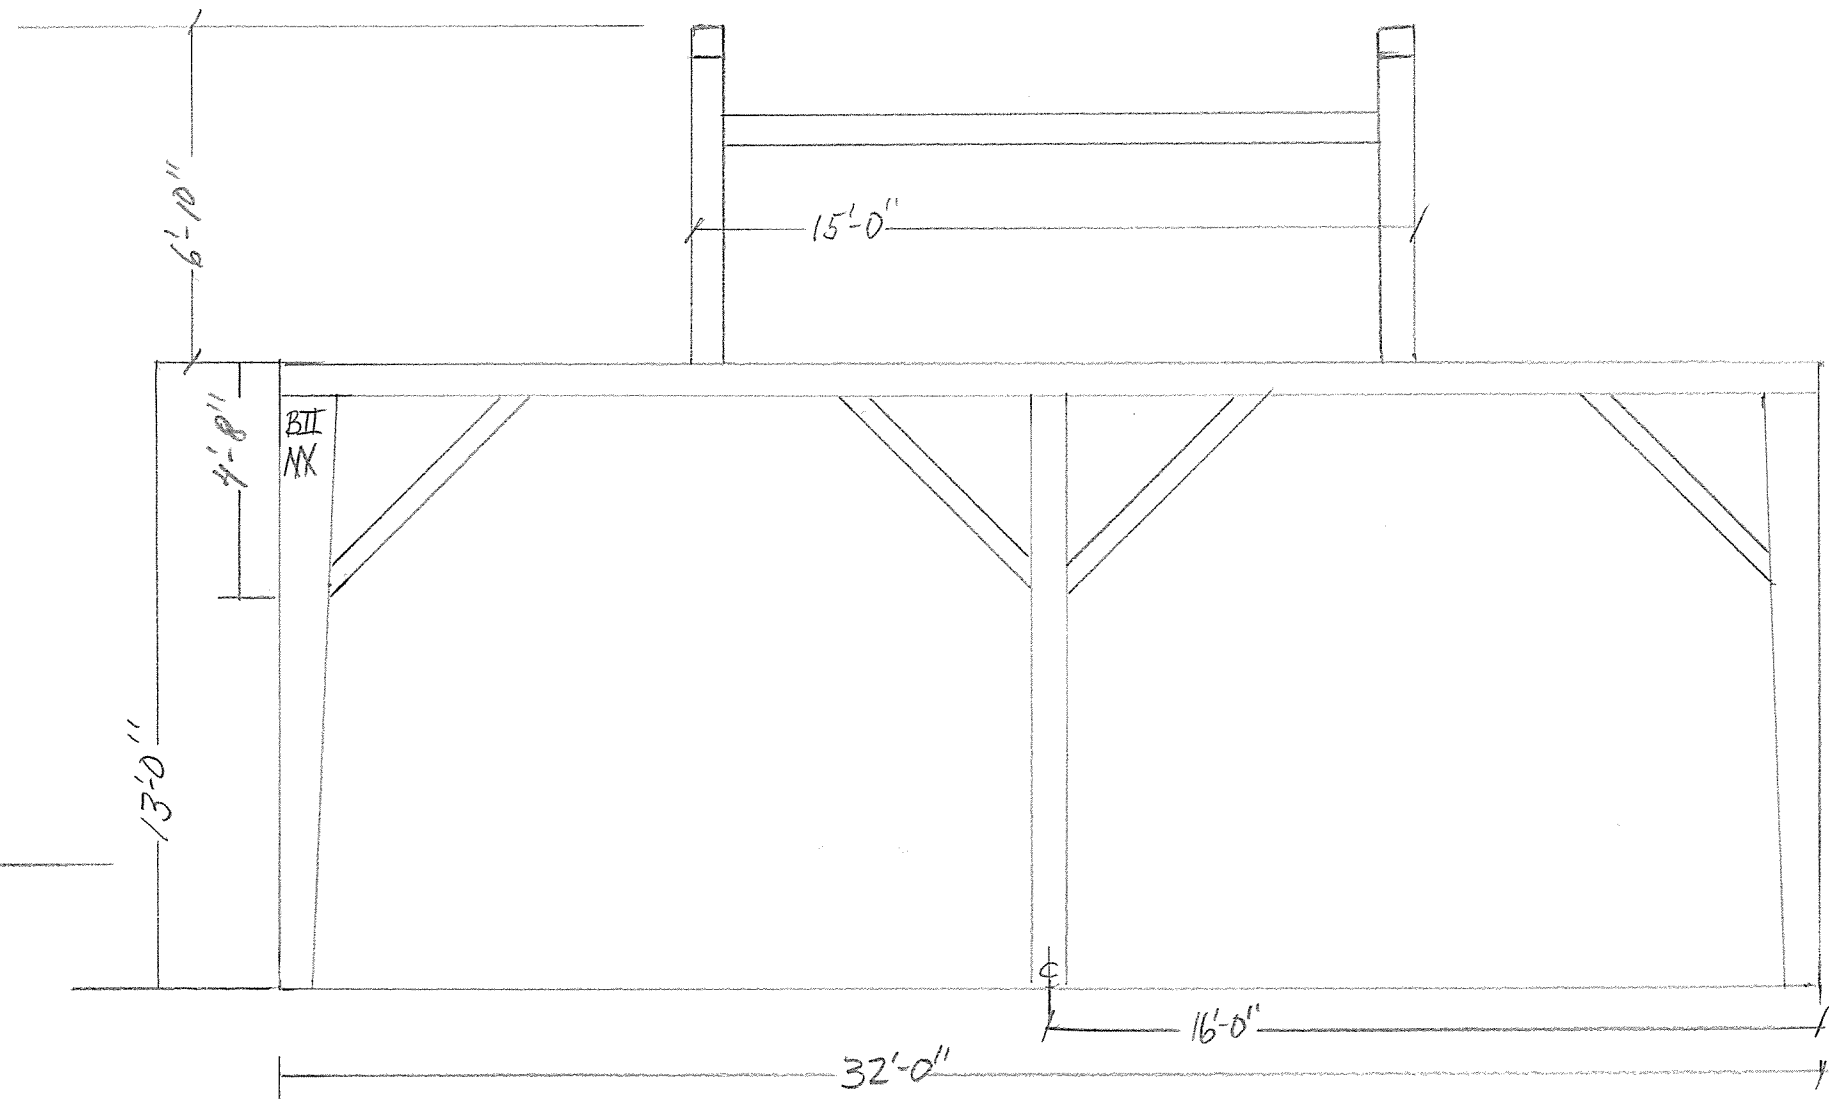

Waterford Barn Circa 1854 32'x42' Gunstock

Scale 1/4" = 1 foot
Feb. 5, 2019 msp

Plate Wall X, Queen Plate & Posts

Waterford Barn Circa 1854 $\frac{1}{4}'' = 1 \text{ foot}$

Beats II, III, IV

Waterford Barn circa 1854

20 x 32 "Clear span" area

Waterford Barn 1854
 Post layout
 Hewn Post base 8" x 8" avg.
 Scale 1/4" = 1 foot