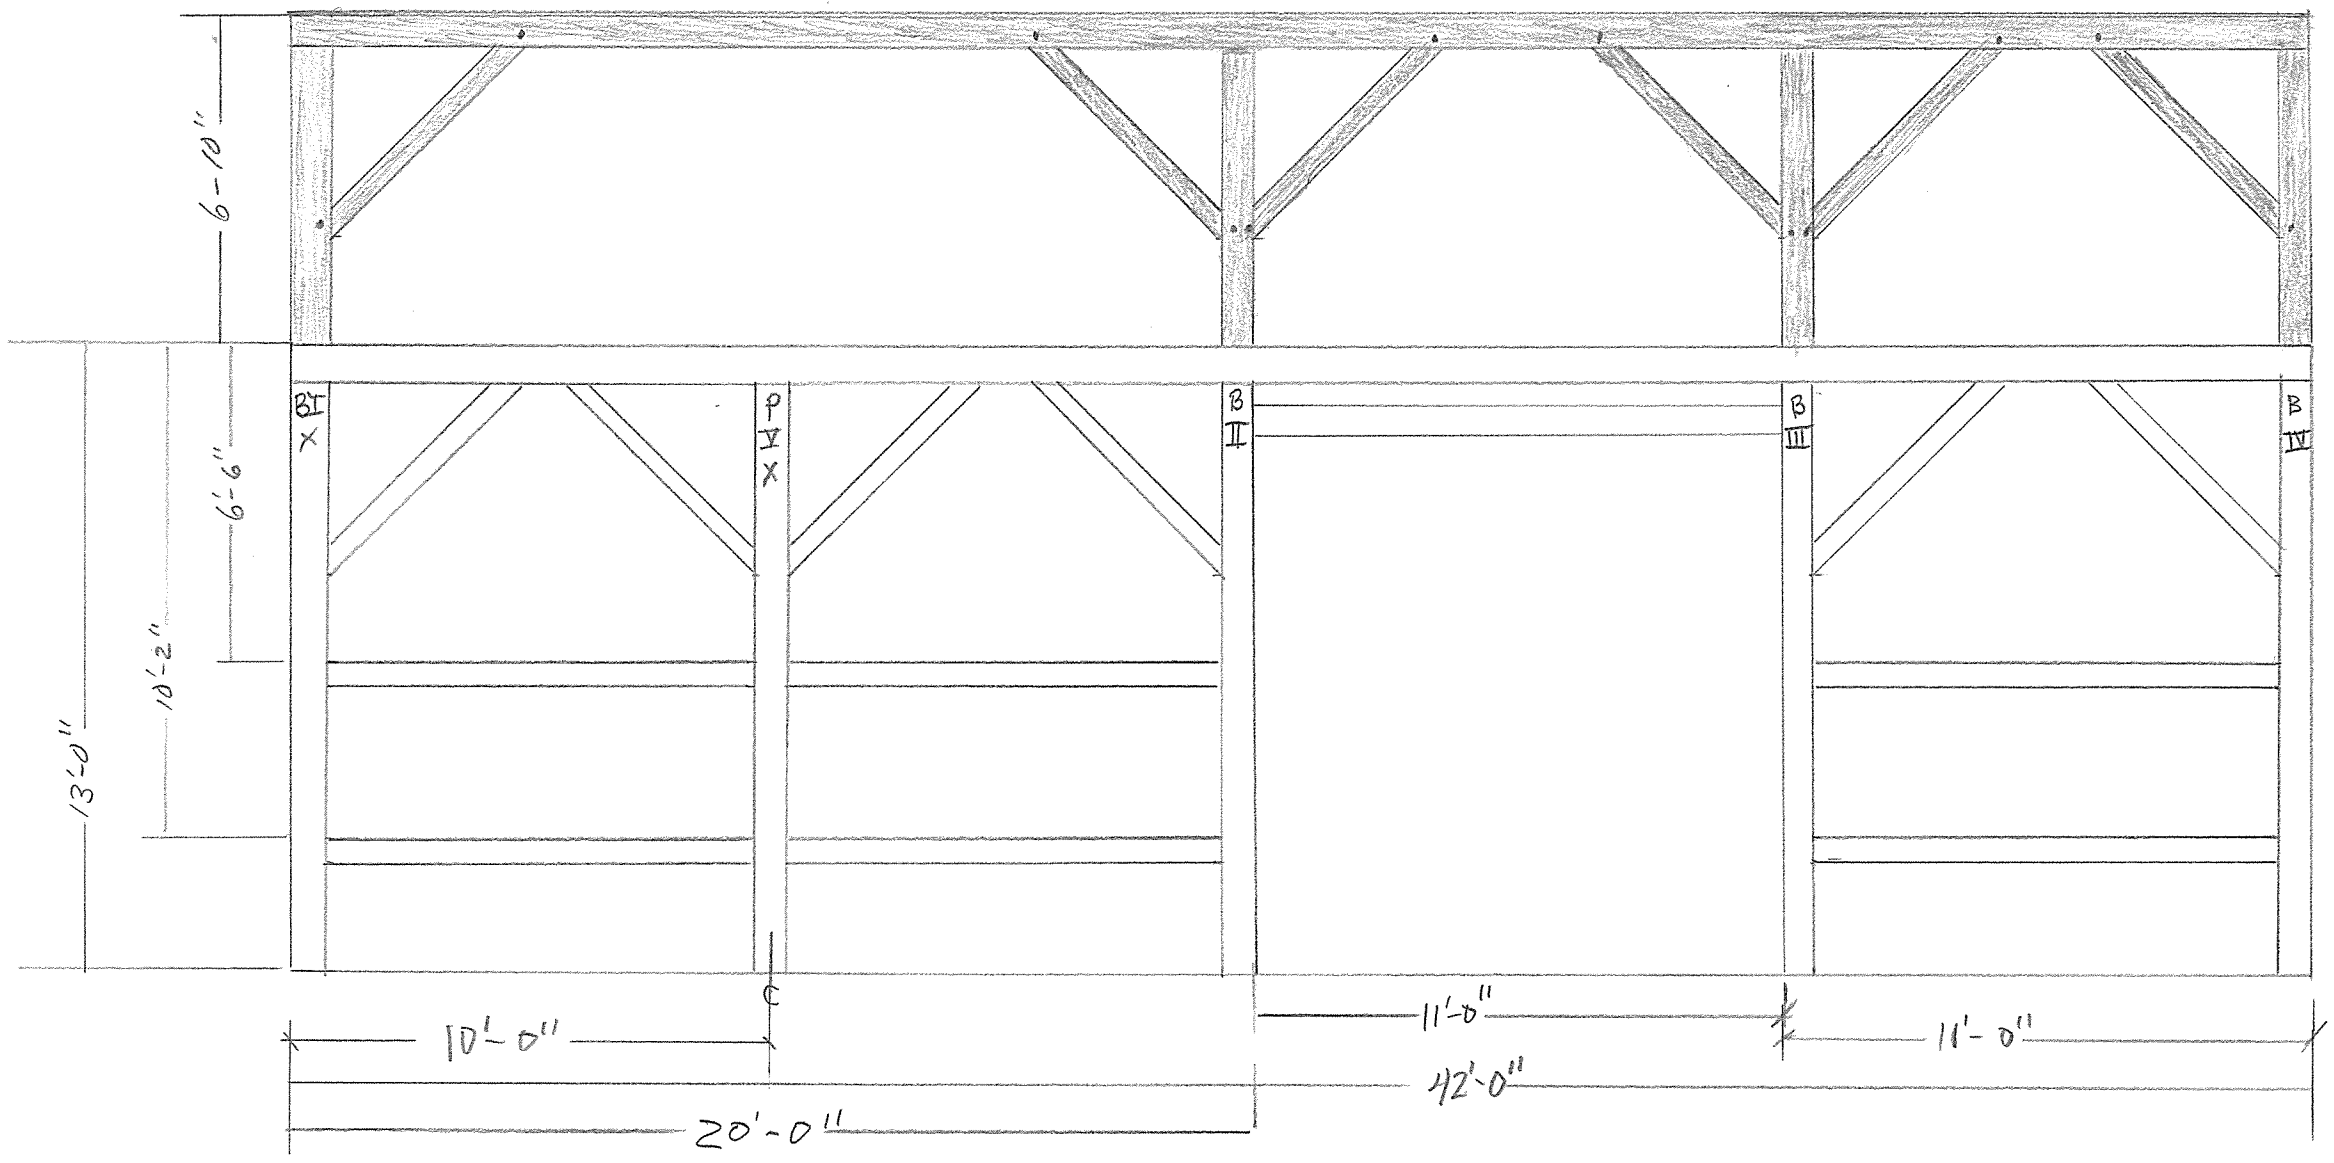

Waterford Barn Circa 1854 32'x42' Gunstock

Scale 1/4" = 1 foot
Feb. 5, 2019 msp

Plate Wall X, Queen Plate & Posts

Waterford Barn Circa 1854 $\frac{1}{4}'' = 1 \text{ foot}$

Beats II, III, IV

Waterford Barn circa 1854

20 x 32 "Clear span" area

Waterford Barn 1854
 Post layout
 Hewn Post base 8" x 8" avg.
 Scale 1/4" = 1 foot