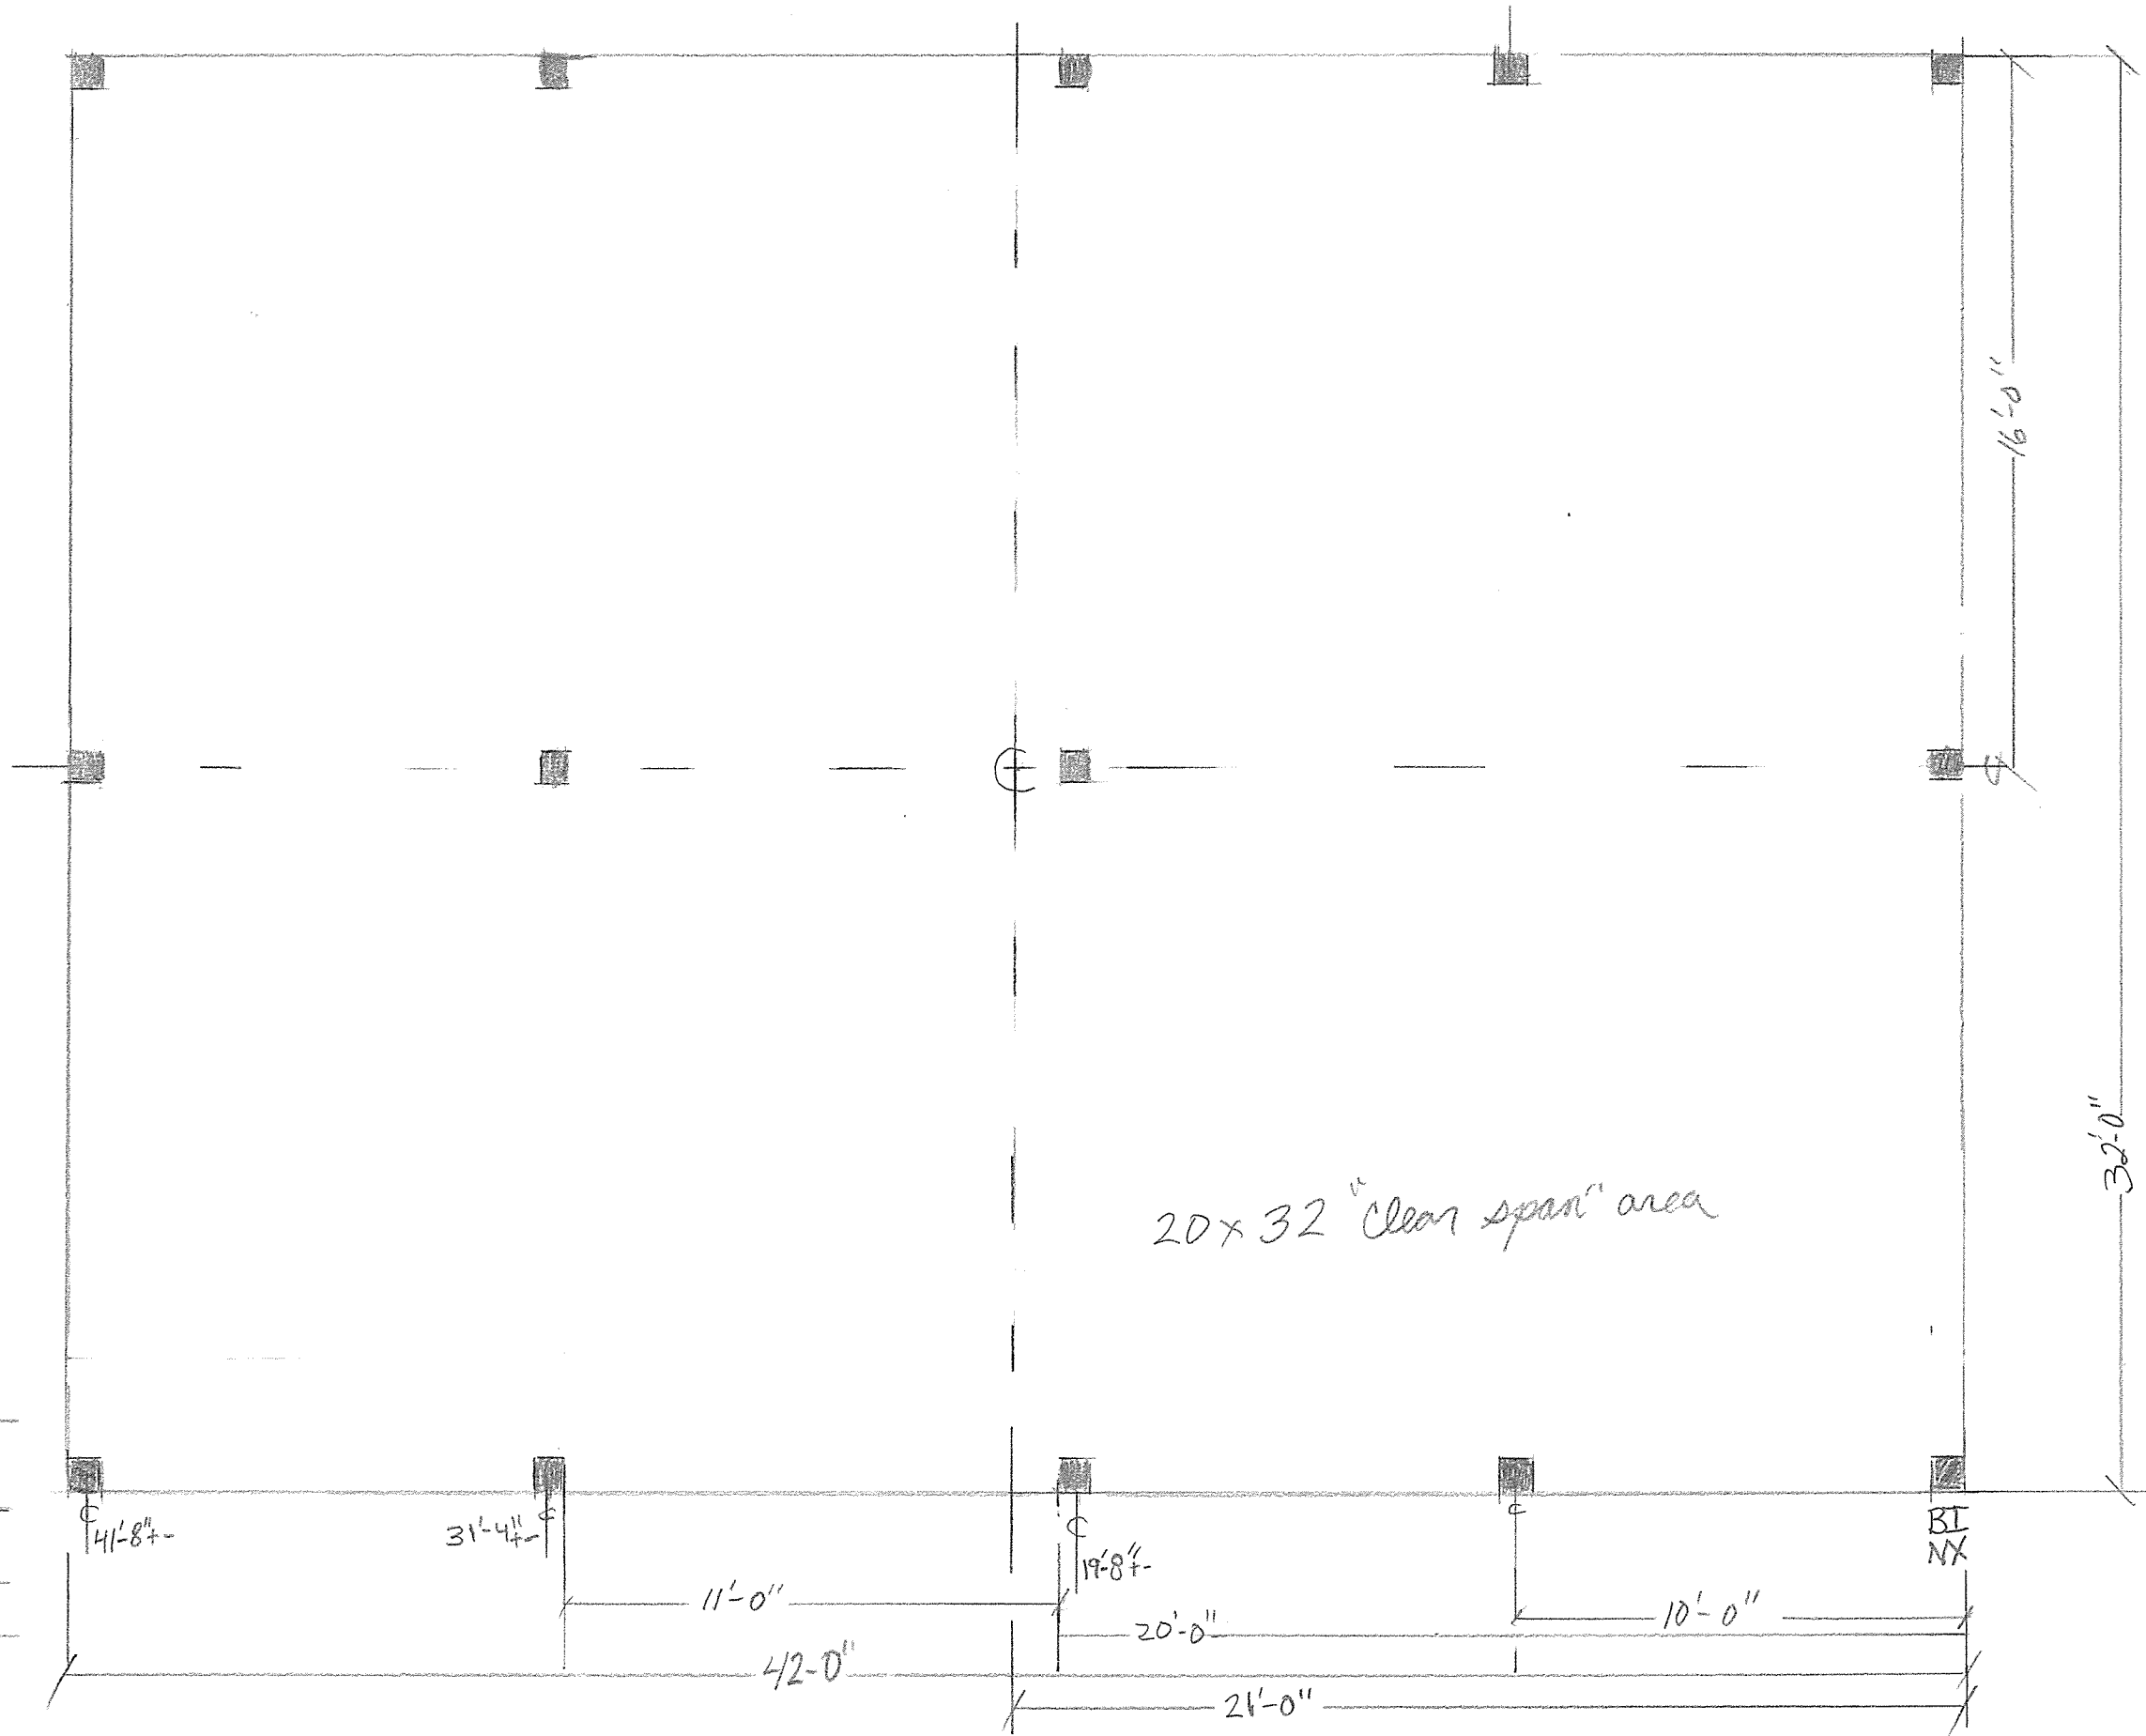

Waterford Barn Circa 1854 32'x42' Gunstock

Scale 1/4" = 1 foot
Feb. 5, 2019 msp

Plate Wall X, Queen Plate & Posts

Waterford Barn Circa 1854 $\frac{1}{4}'' = 1 \text{ foot}$

Beats II, III, IV

Waterford Barn circa 1854

20 x 32 "Clear span" area

Waterford Barn 1854
 Post layout
 Hewn Post base 8" x 8" avg.
 Scale 1/4" = 1 foot